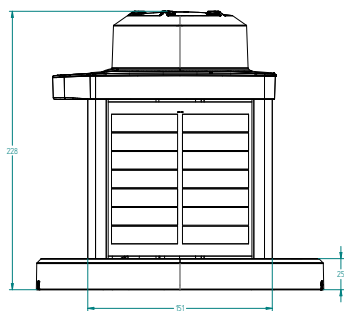

M850

**Self-contained LED lantern,
3 to 6+ NM Range**

The M850 combines a compact, high-efficiency solar engine with premium components and a rugged design for best-in-class performance at an optimal price. This lantern is suitable for use in most solar locations. To view performance in your installation location, visit www.sabik-marine.com ->Marine Selector Tool

Optical performance

Maximum fixed intensity

M850	239 cd	290 cd	445 cd	320 cd
------	--------	--------	--------	--------

Main Technical Specification

Lens visual/Mechanical diameter	111 mm
Construction	Premium grade, UV resistant polycarbonate lens/head and polycarbonate/polysiloxane co-polymer base
Light source	High Flux Surface Mount LEDs with colour-specific temperature-corrected LED driver
Vertical Divergence (FWHM)	8° (standard) or 10° (wide)
Solar modules	High-efficiency cells; MPPT; 4 x 1,7 W
Battery	Two replaceable, recyclable battery options, AMG sealed lead acid; 60 Wh / 6.3 V / 10 Ah capacity and 96 Wh / 6.3 V / 16 Ah capacity
Degree of ingress protection	IP 68 immersion
Weight	4.5 kg M850 60X 5.3 kg M850 96E
Overall height	226 mm
Overall width	235 mm dia.
Installation	3, 4 or 5 x M12 on 200 mm dia.
Charge port	Factory option
GPS sync	Factory option
Remote monitoring	Optional satellite monitoring