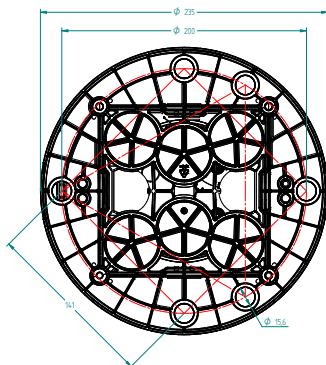

M850

**Self-contained LED lantern,
3 to 6+ NM Range**

The M850 combines a compact, high-efficiency solar engine with premium components and a rugged design for best-in-class performance at an optimal price. This lantern is suitable for use in most solar locations. To view performance in your installation location, visit www.sabik-marine.com ->Marine Selector Tool

- Option for standard or wide divergences (for fixed or floating applications)
- Multiple cost-effective battery pack options suitable for a wide variety of installation locations
- Built-in calendar function for automatic deactivation during off-season months
- Top-mounted 4-character LED display with simple »tap to activate« functionality
- Premium grade, UV resistant polycarbonate lens material
- Environmentally friendly, super durable powder-coated aluminium chassis
- Adjustable intensity and range
- IP 68 rated
- GPS synchronized flash option
- Remote monitoring options available

Optical performance

Maximum fixed intensity

M850	239 cd	290 cd	445 cd	320 cd
------	--------	--------	--------	--------

Main Technical Specification

Lens visual/Mechanical diameter	111 mm
Construction	Premium grade, UV resistant polycarbonate lens/head and polycarbonate/polysiloxane co-polymer base
Light source	High Flux Surface Mount LEDs with colour-specific temperature-corrected LED driver
Vertical Divergence (FWHM)	8° (standard) or 10° (wide)
Solar modules	High-efficiency cells; MPPT; 4 x 1,7 W
Battery	Two replaceable, recyclable battery options, AMG sealed lead acid; 60 Wh / 6.3 V / 10 Ah capacity and 96 Wh / 6.3 V / 16 Ah capacity
Degree of ingress protection	IP 68 immersion
Weight	4.5 kg M850 60X 5.3 kg M850 96E
Overall height	226 mm
Overall width	235 mm dia.
Installation	3, 4 or 5 x M12 on 200 mm dia.
Charge port	Factory option
GPS sync	Factory option
Remote monitoring	Optional satellite monitoring